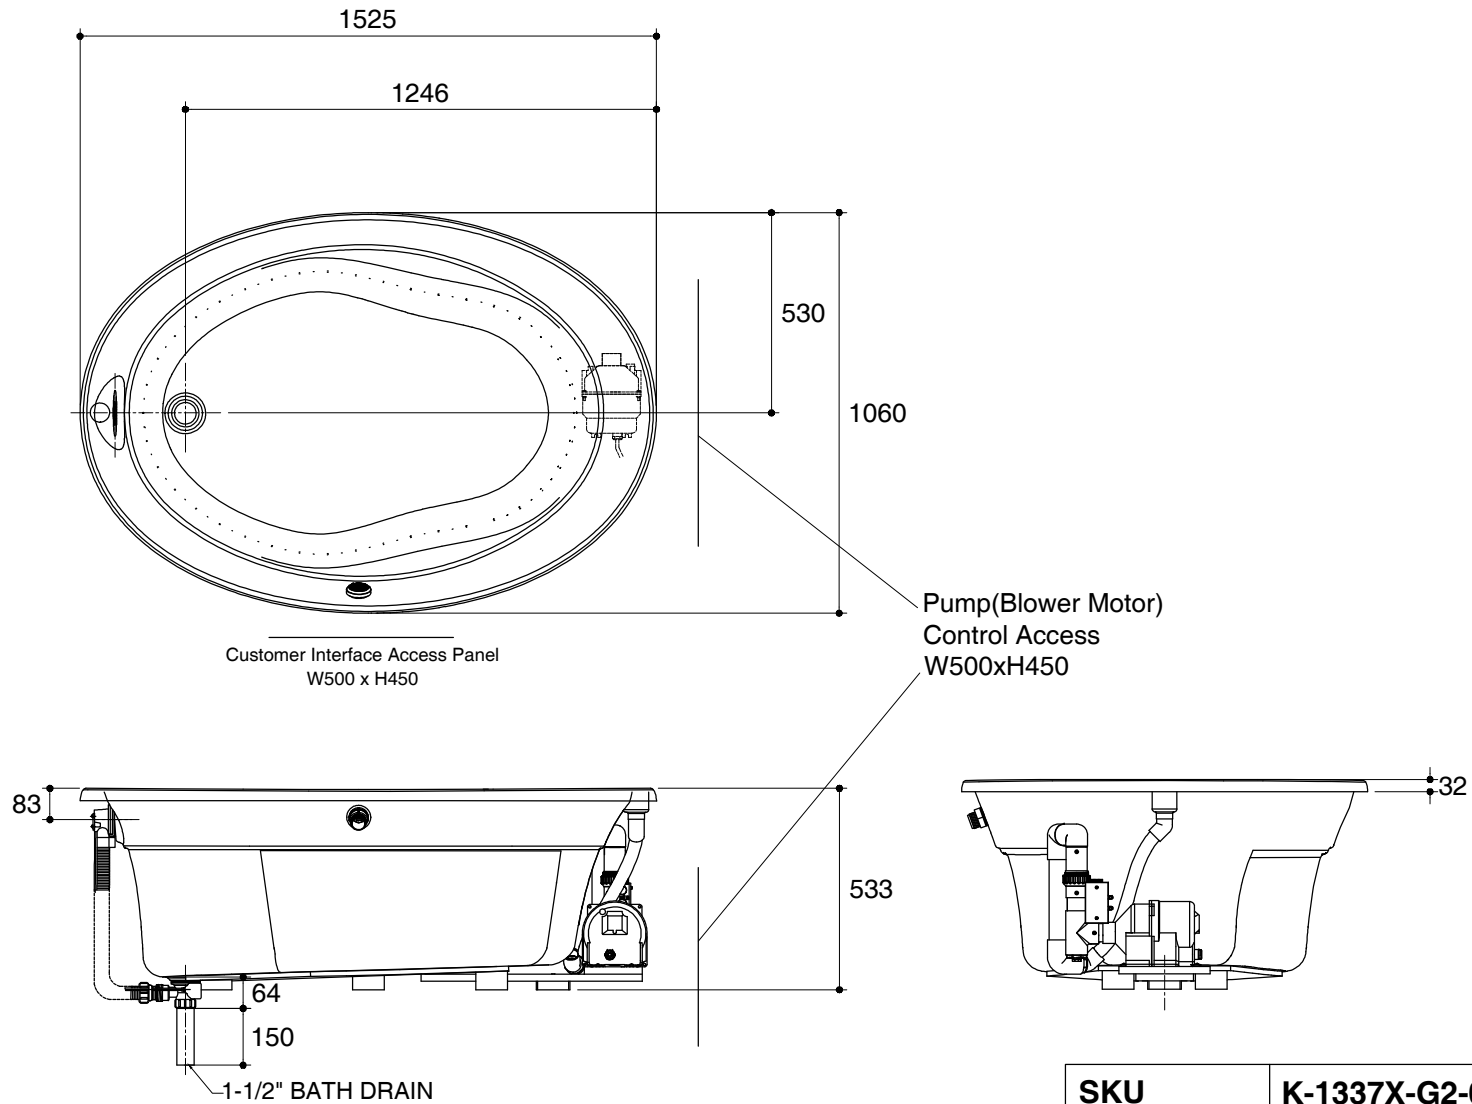

Dimensions are approximate.

Unit: mm

SKU	K-1337X-G2-0
Name	SERIF
Description	BUBBLE MASSAGE BATH RIGHT ELECTRONIC KEYPAD

KOHLER

*The recommended dimension for installation can be adjusted according to user preferences and layout.